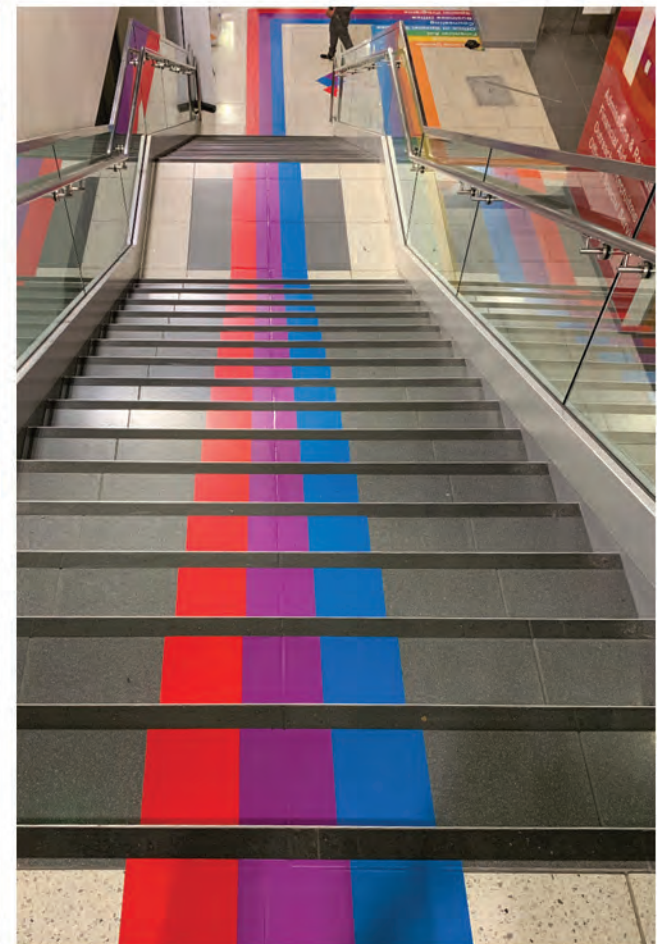

Wayfinding Graphic Solutions

Show visitors the way with graphics that guide.

With the enforcement of social distancing, now more than ever, wayfinding graphics are essential to crowd management. In environments that could be potentially maze-like to visitors (such as hospitals and schools), floor graphics can aid in showing them a clear path to their destination.

Signature Graphics can help you map out your environment to prevent visitor confusion with a wayfinding graphics strategy.

For more on this unique strategy, reach out to the contact listed on page two of this catalog, and let's start a conversation.

Pricing upon request, contact: