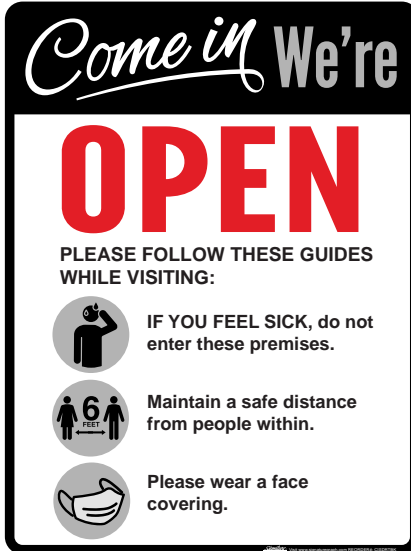

Size: 10" x 10"
Part#: CISDSQB

Size: 10" x 10"
Part#: CISDSQR

Size: 10" x 10"
Part#: CISDSQBK

Size: 12" x 16"
Part#: CISDRTB

Size: 12" x 16"
Part#: CISDRTR

Size: 12" x 16"
Part#: CISDRTBK

A-Frame Signs

Strategically placed A-frames can serve a variety of communication purposes.

Frame Size:
45" H x 24.5" W

Graphics Size:
36" H x 24" W

Wayfinding Graphic Solutions

Show visitors the way with graphics that guide.

With the enforcement of social distancing, now more than ever, wayfinding graphics are essential to crowd management. In environments that could be potentially maze-like to visitors (such as hospitals and schools), floor graphics can aid in showing them a clear path to their destination.