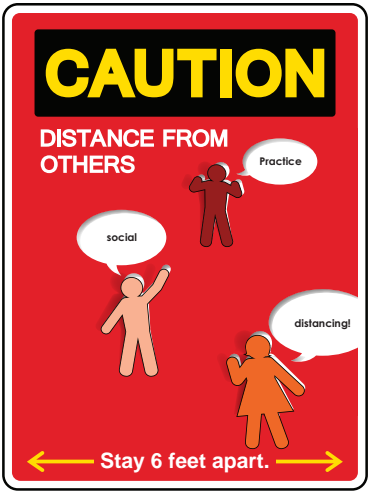

Size: 12"x 16"
Part#: SDWGRTR2

Size: 12"x 16"
Part#: SDWGRTY2

Social Distancing Graphics

Graphics can be customized to reflect the rich diversity of our world.

All graphics are completely customizable. Figures can be replaced for diversity and inclusion initiatives.