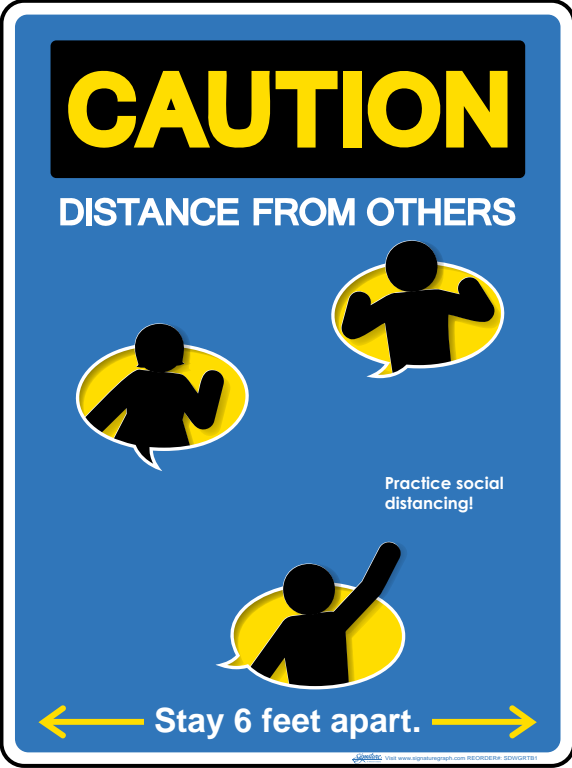

Social Distancing Graphics

Visual guidance to maintain a safe, preventative distance between visitors and employees.

Size: 10"x 10"
Part#: SDWGSQB

Size: 10"x 10"
Part#: SDWGSQR

Size: 10"x 10"
Part#: SDWGSQY

Size: 12"x 16"
Part#: SDWGRTB

Size: 12"x 16"
Part#: SDWGRTR

Size: 12"x 16"
Part#: SDWGRTY

Social Distancing Graphics

We can work with you to select a custom color theme for continuity throughout your facility and/or locations.