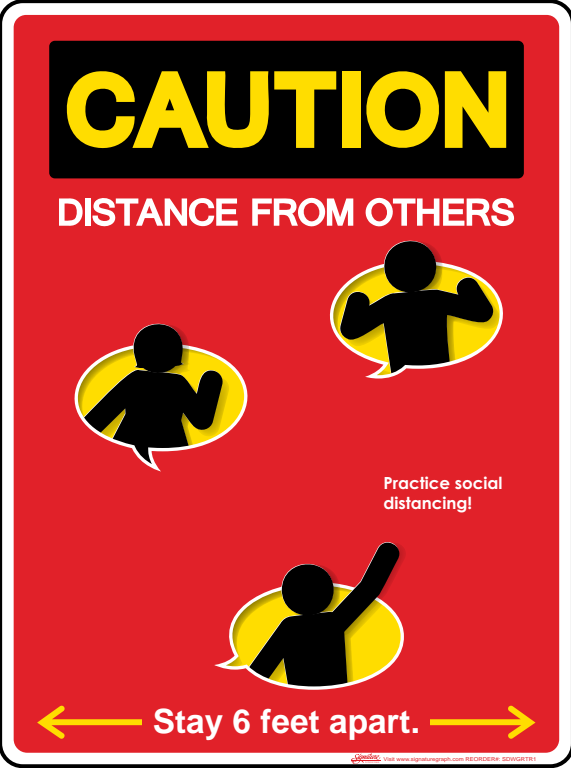

Size: 12"x 16"
Part#: SDWGRTR1