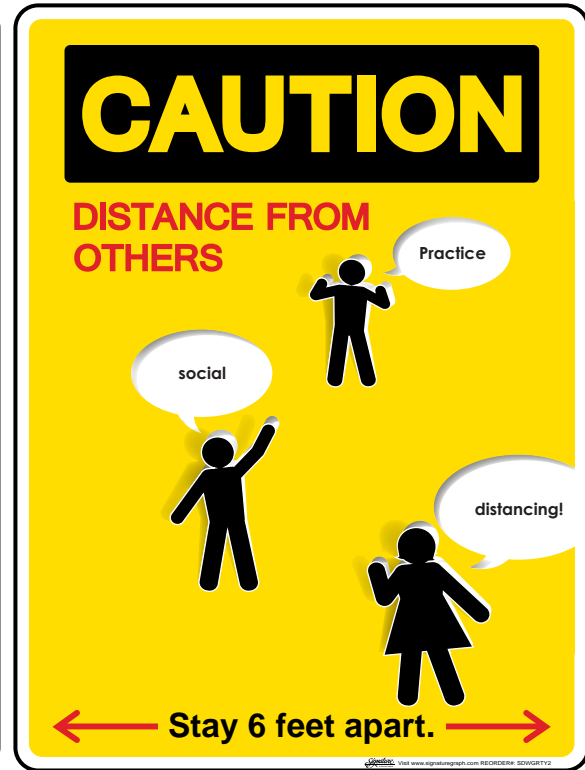

Size: 12"x 16"
Part#: SDWGRTY2