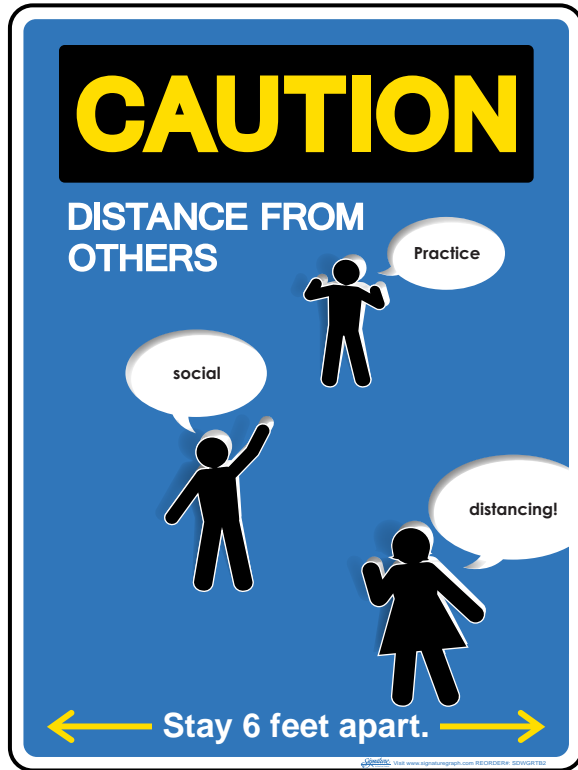

Size: 12"x 16"
Part#: SDWGRTB1

Size: 12"x 16"
Part#: SDWGRTR1

Size: 12"x 16"
Part#: SDWGRTY1

Social Distancing Graphics

Graphics keep social distancing at the forefront of employees' and visitors' minds.

Size: 12"x 16"
Part#: SDWGRTB2