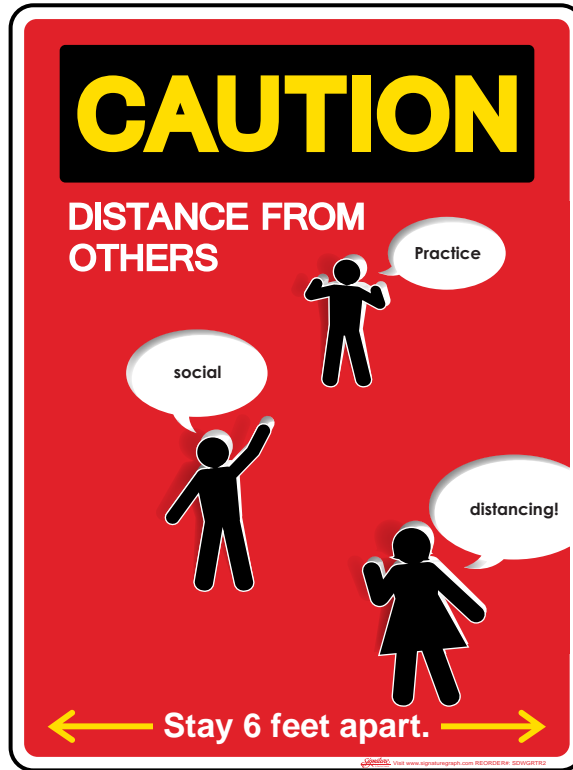

Size: 12"x 16"
Part#: SDWGRTB1

Size: 12"x 16"
Part#: SDWGRTR1

Size: 12"x 16"
Part#: SDWGRTY1

Social Distancing Graphics

Graphics keep social distancing at the forefront of employees' and visitors' minds.

Size: 12"x 16"
Part#: SDWGRTB2